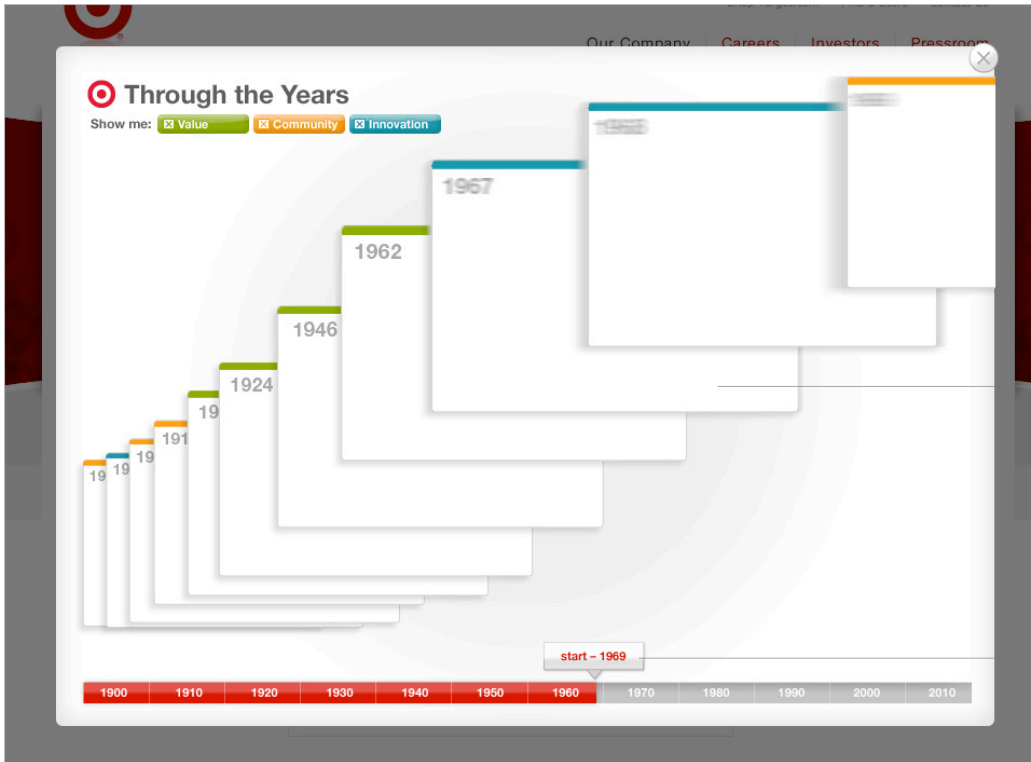

2009 | Corporate Timeline

Flash Timeline Design

'Half Carousel' Layout