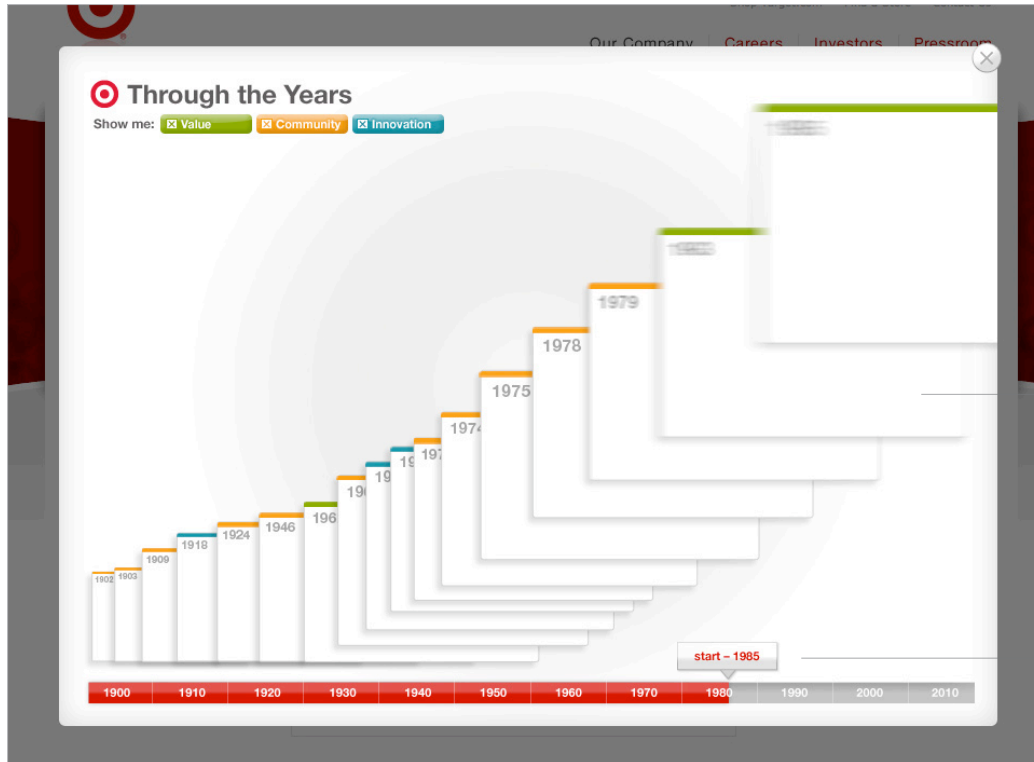

# 2009 | Corporate Timeline

## Flash Timeline Design

'Slinky' Layout

Top-down View (Selected card in front)

### CARD ANIMATION

- Cards fly onto the screen as they load.

### LOADING INDICATION

- As cards load, the red bar scales to indicate which years are being displayed.
- The year callout displays the exact date range that has loaded.