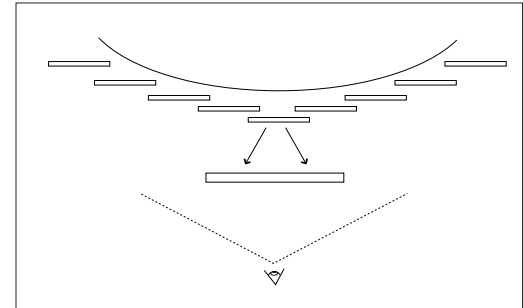

### SELECTED CARD

- The selected card slides out and forward when clicked.
- The other cards dim once a single card is selected.

Year callout and red bar indicate the visible cards' date range.

### NO SELECTED CARD

- Closing a card causes it to slide back in to the deck.
- All cards show, undimmed.

## Flash Timeline Design

'Half Carousel' Layout

Top-down View (Featured card in front)