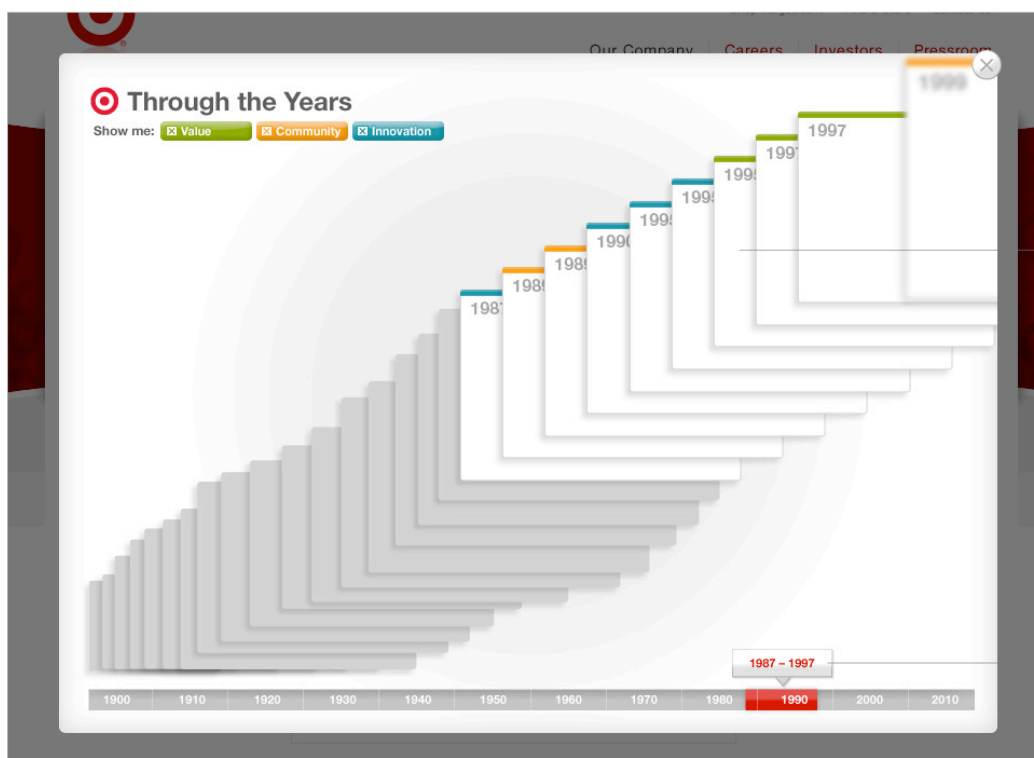

### CARD ANIMATION

- Cards fly onto the screen as they load.

### LOADING INDICATION

- As cards load, the red bar scales to indicate which years are being displayed.
- The year callout displays the exact date range that has loaded.

### SELECTED CARD

- The selected card slides out and forward when clicked.

### NO SELECTED CARD

- Closing a card causes it to slide back in to the deck.
- All cards show, with the selected range at the upper right

Year callout and red bar indicate the visible cards' date range.